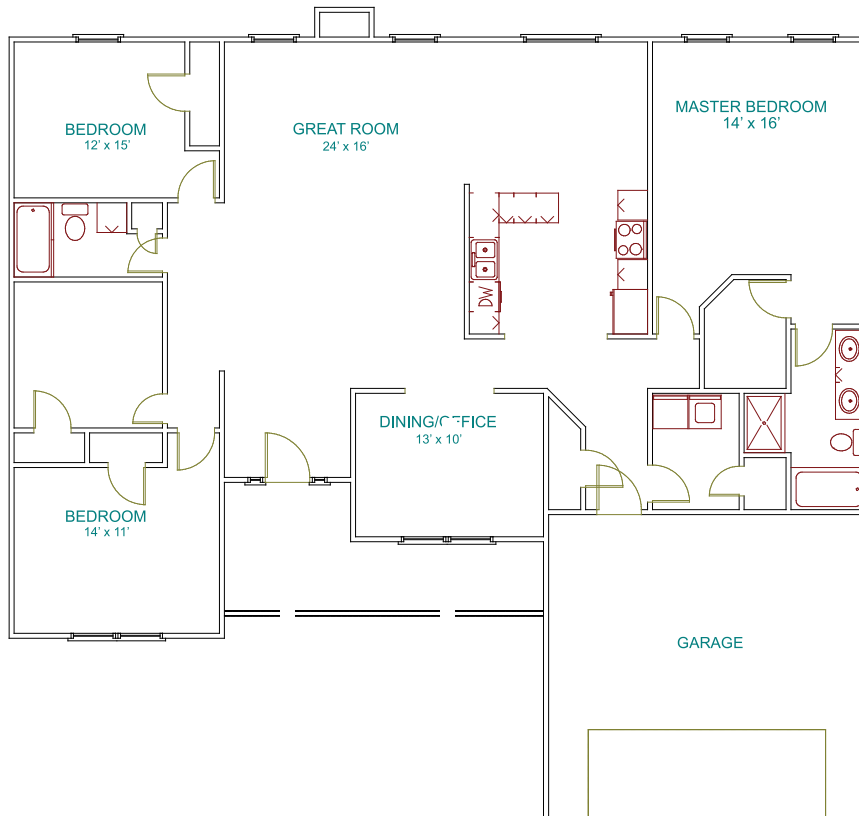

# Wren

Sq. Ft. 1996  
Bed 3 / Bath 2

All square footages are approximate. All plans and pricing are subject to change without notice.  
Will build on your land – ask for more details. Ask about our many other fine subdivisions.  
Some plans shown with upgrades which are not included in the price. Call to see what upgrades are added.

# Wren B

Sq. Ft. 2309  
Bed 4/ Bath 2

## 1st Floor