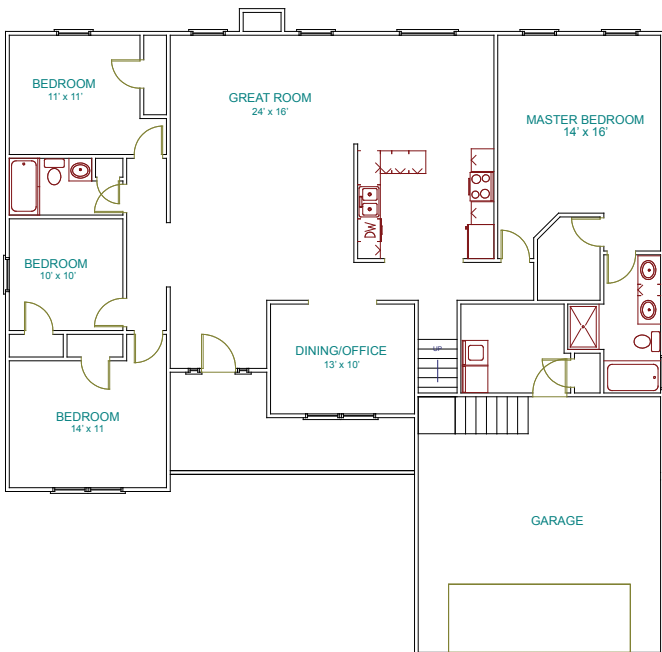

# Wren

Sq. Ft. 1996  
Bed 3 / Bath 2

All square footages are approximate. All plans and pricing are subject to change without notice.  
Will build on your land – ask for more details. Ask about our many other fine subdivisions.  
Some plans shown with upgrades which are not included in the price. Call to see what upgrades are added.

## 1st Floor