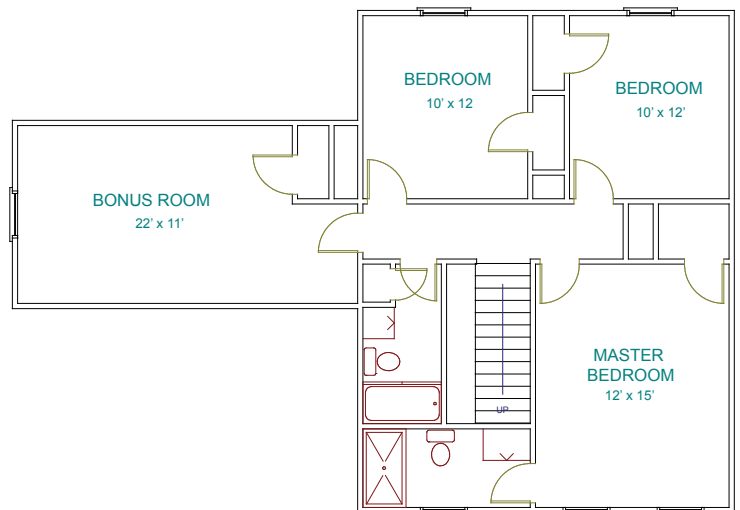

HANSON HOMES
INC.

JOY Real Estate
Estate
(864) 630-7253

Swans

Sq. Ft. 2081
Bed 4 / Bath 2.5

1st Floor

2nd Floor

All square footages are approximate. All plans and pricing are subject to change without notice.
Will build on your land – ask for more details. Ask about our many other fine subdivisions.
Some plans shown with upgrades which are not included in the price. Call to see what upgrades are added.

HANSON HOMES
INC.

JOY Real Estate
Estate
(864) 630-7253

Swan

Sq. Ft. 2081
Bed 3 / Bath 2.5

1st Floor

2nd Floor

All square footages are approximate. All plans and pricing are subject to change without notice.
Will build on your land – ask for more details. Ask about our many other fine subdivisions.
Some plans shown with upgrades which are not included in the price. Call to see what upgrades are added.