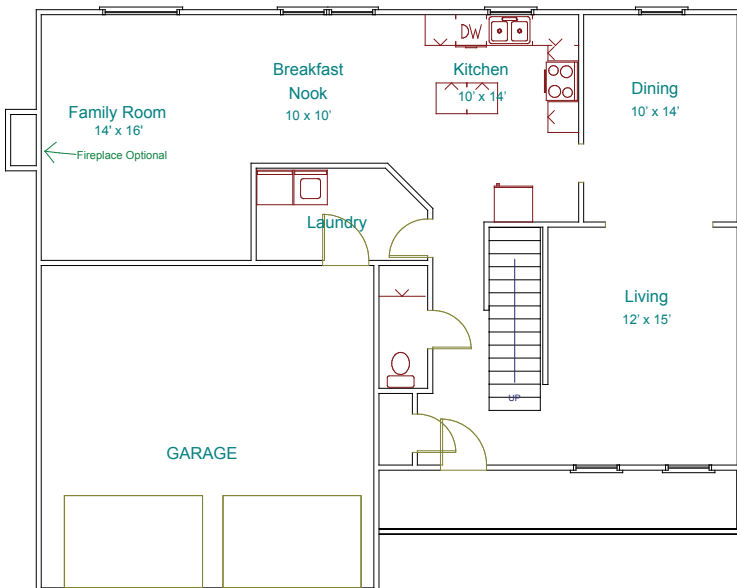

HANSON HOMES
INC.

JOY Real Estate
Estate
(864) 630-7253

Swan

Sq. Ft. 2081
Bed 3 / Bath 2.5

1st Floor

2nd Floor

All square footages are approximate. All plans and pricing are subject to change without notice.
Will build on your land – ask for more details. Ask about our many other fine subdivisions.
Some plans shown with upgrades which are not included in the price. Call to see what upgrades are added.