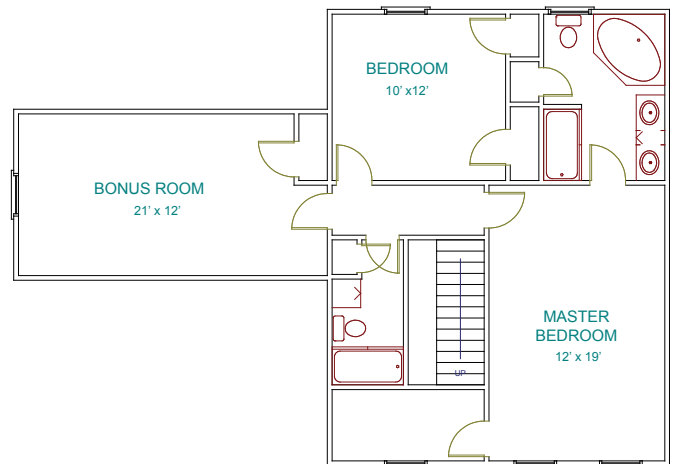

HANSON HOMES
INC.

JOY Real Estate
Estate
(864) 630-7253

Swans

Sq. Ft. 2081
Bed 4 / Bath 2.5

1st Floor

2nd Floor

All square footages are approximate. All plans and pricing are subject to change without notice.
Will build on your land – ask for more details. Ask about our many other fine subdivisions.
Some plans shown with upgrades which are not included in the price. Call to see what upgrades are added.

HANSON HOMES
INC.

JOY Real Estate
Estate
(864) 630-7253

Swan

Sq. Ft. 2081
Bed 3 / Bath 2.5

1st Floor

2nd Floor

All square footages are approximate. All plans and pricing are subject to change without notice.
Will build on your land – ask for more details. Ask about our many other fine subdivisions.
Some plans shown with upgrades which are not included in the price. Call to see what upgrades are added.