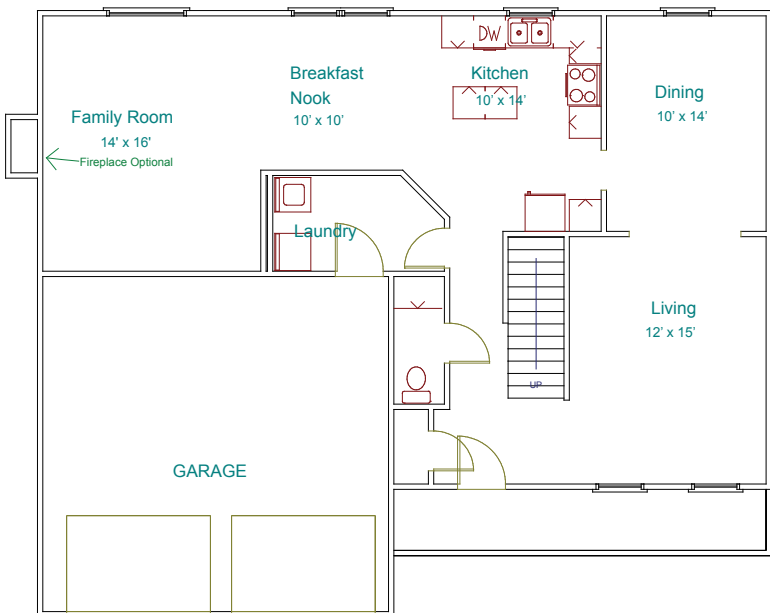

HANSON HOMES
INC.

JOY Real Estate
Estate
(864) 630-7253

Swans

Sq. Ft. 2081
Bed 4 / Bath 2.5

1st Floor

2nd Floor

All square footages are approximate. All plans and pricing are subject to change without notice.
Will build on your land – ask for more details. Ask about our many other fine subdivisions.
Some plans shown with upgrades which are not included in the price. Call to see what upgrades are added.

HANSON HOMES
INC.

JOY Real Estate
Estate
(864) 630-7253

Swan

Sq. Ft. 2081
Bed 3 / Bath 2.5

1st Floor

2nd Floor

All square footages are approximate. All plans and pricing are subject to change without notice.
Will build on your land – ask for more details. Ask about our many other fine subdivisions.
Some plans shown with upgrades which are not included in the price. Call to see what upgrades are added.