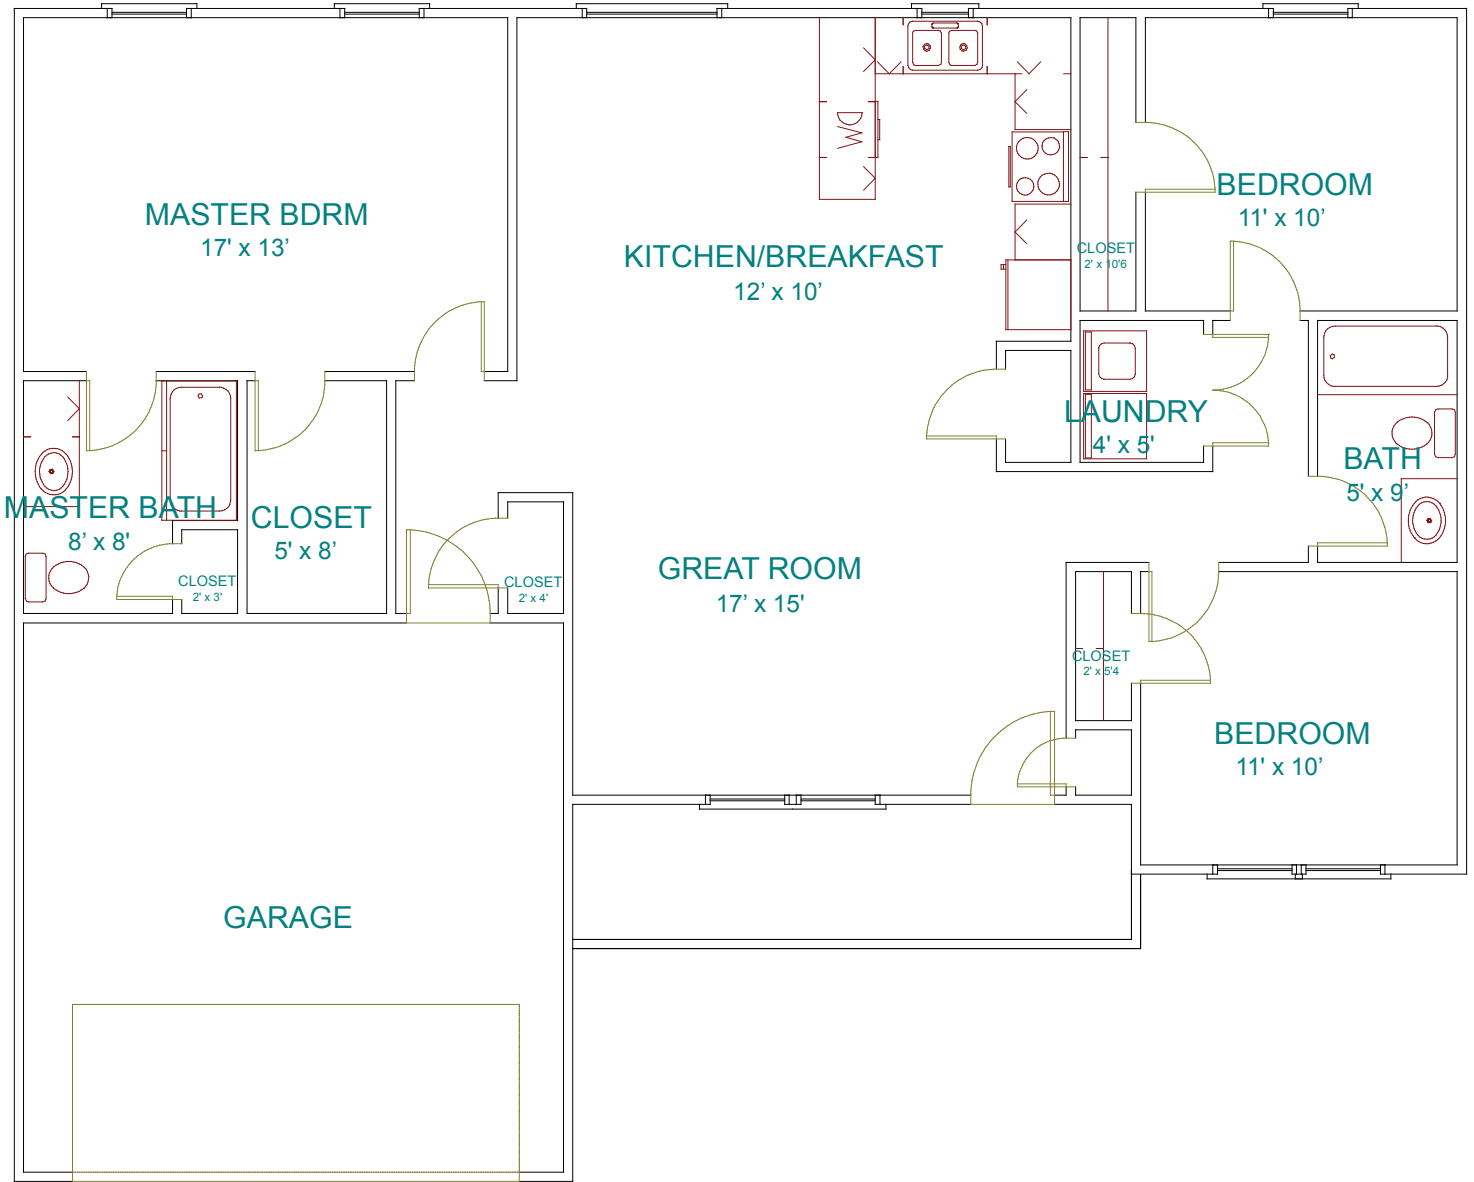

HANSON HOMES
INC.

JOY Real Estate
(864) 630-7253

Quail

Sq. Ft. 1379
Bed 3/ Bath 2

All square footages are approximate. All plans and pricing are subject to change without notice.
Will build on your land – ask for more details. Ask about our many other fine subdivisions.
Some plans shown with upgrades which are not included in the price. Call to see what upgrades are added.