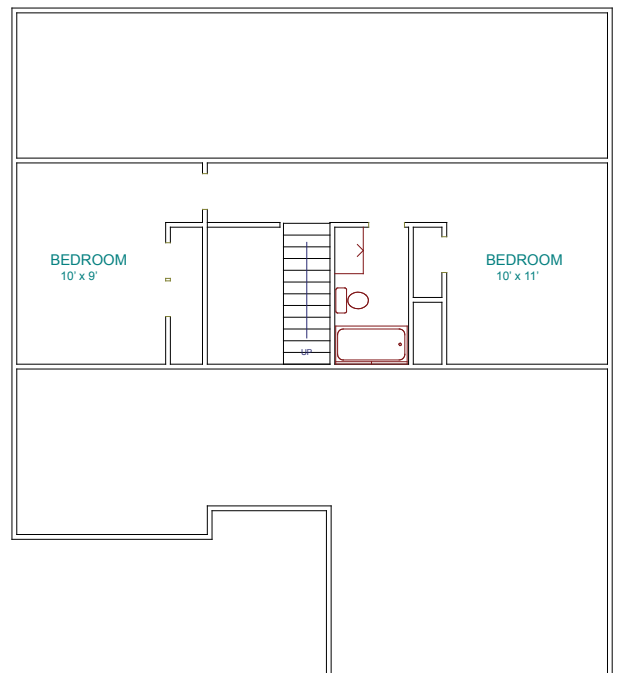

2nd Floor

All square footages are approximate. All plans and pricing are subject to change without notice.
Will build on your land – ask for more details. Ask about our many other fine subdivisions.
Some plans shown with upgrades which are not included in the price. Call to see what upgrades are added.