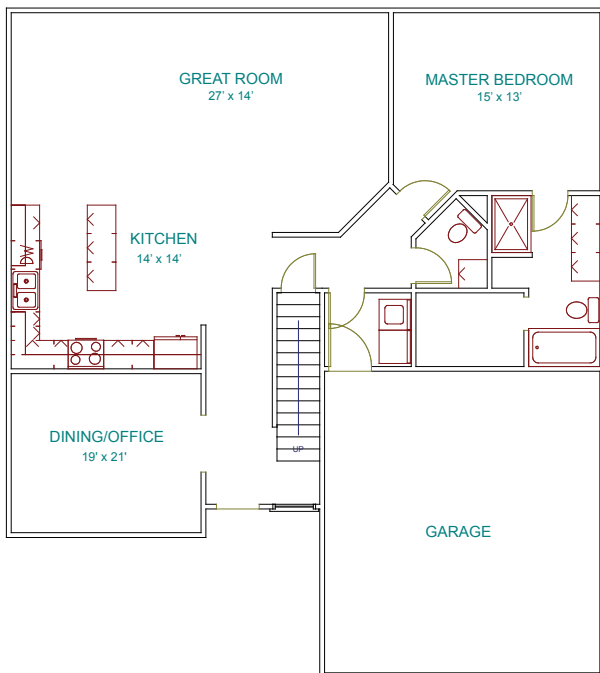

# Partridge

Sq. Ft. 1830  
Bed 3 / Bath 2.5

## 1st Floor