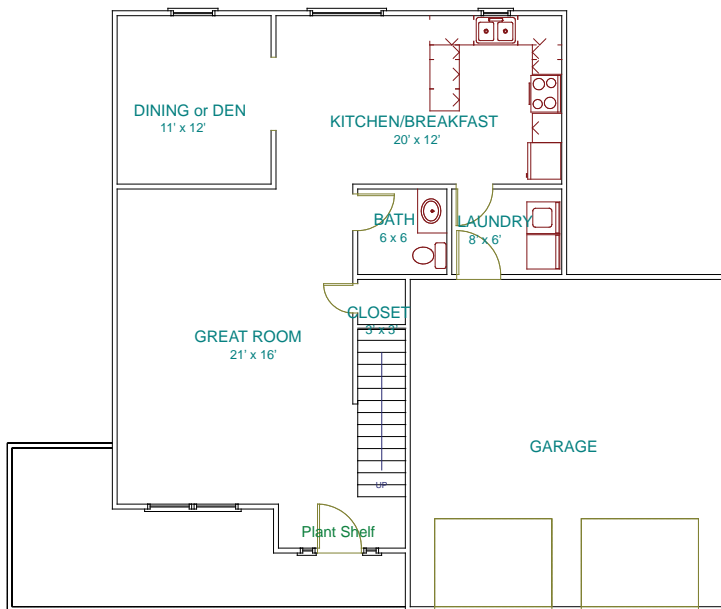

HANSON HOMES
INC.

JOY Real Estate
Estate
(864) 630-7253

Falcon

Sq. Ft. 1991
Bed 4 / Bath 2.5

1st Floor

2nd Floor

All square footages are approximate. All plans and pricing are subject to change without notice.
Will build on your land – ask for more details. Ask about our many other subdivisions.
Some plans shown with upgrades which are not included in the price. Call to see what upgrades are added.

**HANSON HOMES
INC.**

JOY Real Estate
Estate
(864) 630-7253

Falcon

Sq. Ft. 1991
Bed 4 / Bath 2.5

1st Floor

2nd Floor

All square footages are approximate. All plans and pricing are subject to change without notice.
Will build on your land – ask for more details. Ask about our many other fine subdivisions.
Some plans shown with upgrades which are not included in the price. Call to see what upgrades are added.