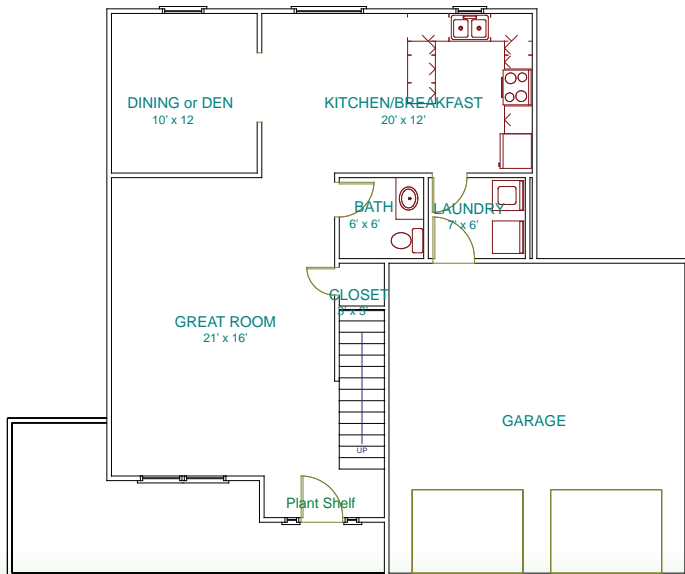

**HANSON HOMES
INC.**

JOY Real Estate
Estate
(864) 630-7253

Falcon

Sq. Ft. 1991
Bed 4 / Bath 2.5

1st Floor

2nd Floor

All square footages are approximate. All plans and pricing are subject to change without notice.
Will build on your land – ask for more details. Ask about our many other fine subdivisions.
Some plans shown with upgrades which are not included in the price. Call to see what upgrades are added.