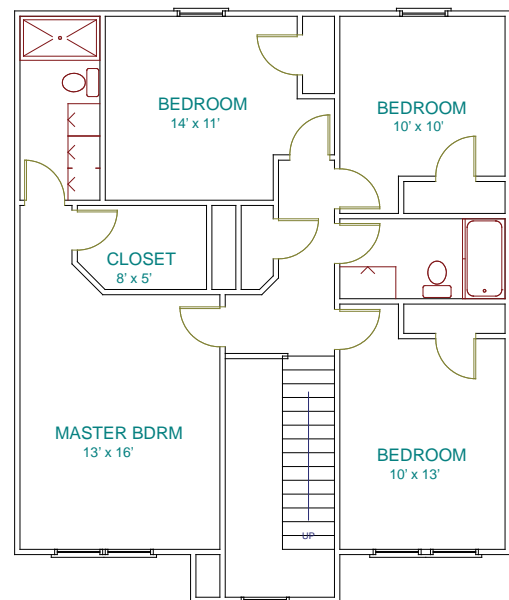

HANSON HOMES
INC.

JOY Real Estate
Estate
(864) 630-7253

Falcon

Sq. Ft. 1991
Bed 4 / Bath 2.5

1st Floor

2nd Floor

All square footages are approximate. All plans and pricing are subject to change without notice.
Will build on your land – ask for more details. Ask about our many other subdivisions.
Some plans shown with upgrades which are not included in the price. Call to see what upgrades are added.

**HANSON HOMES
INC.**

JOY Real Estate
Estate
(864) 630-7253

Falcon

Sq. Ft. 1991
Bed 4 / Bath 2.5

1st Floor

2nd Floor

All square footages are approximate. All plans and pricing are subject to change without notice.
Will build on your land – ask for more details. Ask about our many other fine subdivisions.
Some plans shown with upgrades which are not included in the price. Call to see what upgrades are added.