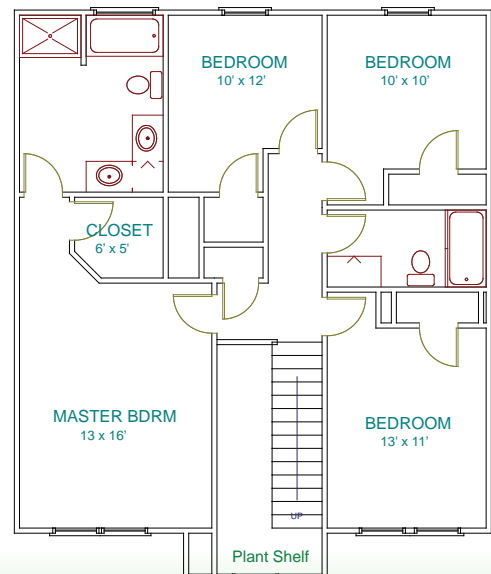

HANSON HOMES
INC.

JOY Real Estate
Estate
(864) 630-7253

Falcon

Sq. Ft. 1991
Bed 4 / Bath 2.5

1st Floor

2nd Floor

All square footages are approximate. All plans and pricing are subject to change without notice.
Will build on your land – ask for more details. Ask about our many other subdivisions.
Some plans shown with upgrades which are not included in the price. Call to see what upgrades are added.

**HANSON HOMES
INC.**

JOY Real Estate
Estate
(864) 630-7253

Falcon

Sq. Ft. 1991
Bed 4 / Bath 2.5

1st Floor

2nd Floor

All square footages are approximate. All plans and pricing are subject to change without notice.
Will build on your land – ask for more details. Ask about our many other fine subdivisions.
Some plans shown with upgrades which are not included in the price. Call to see what upgrades are added.