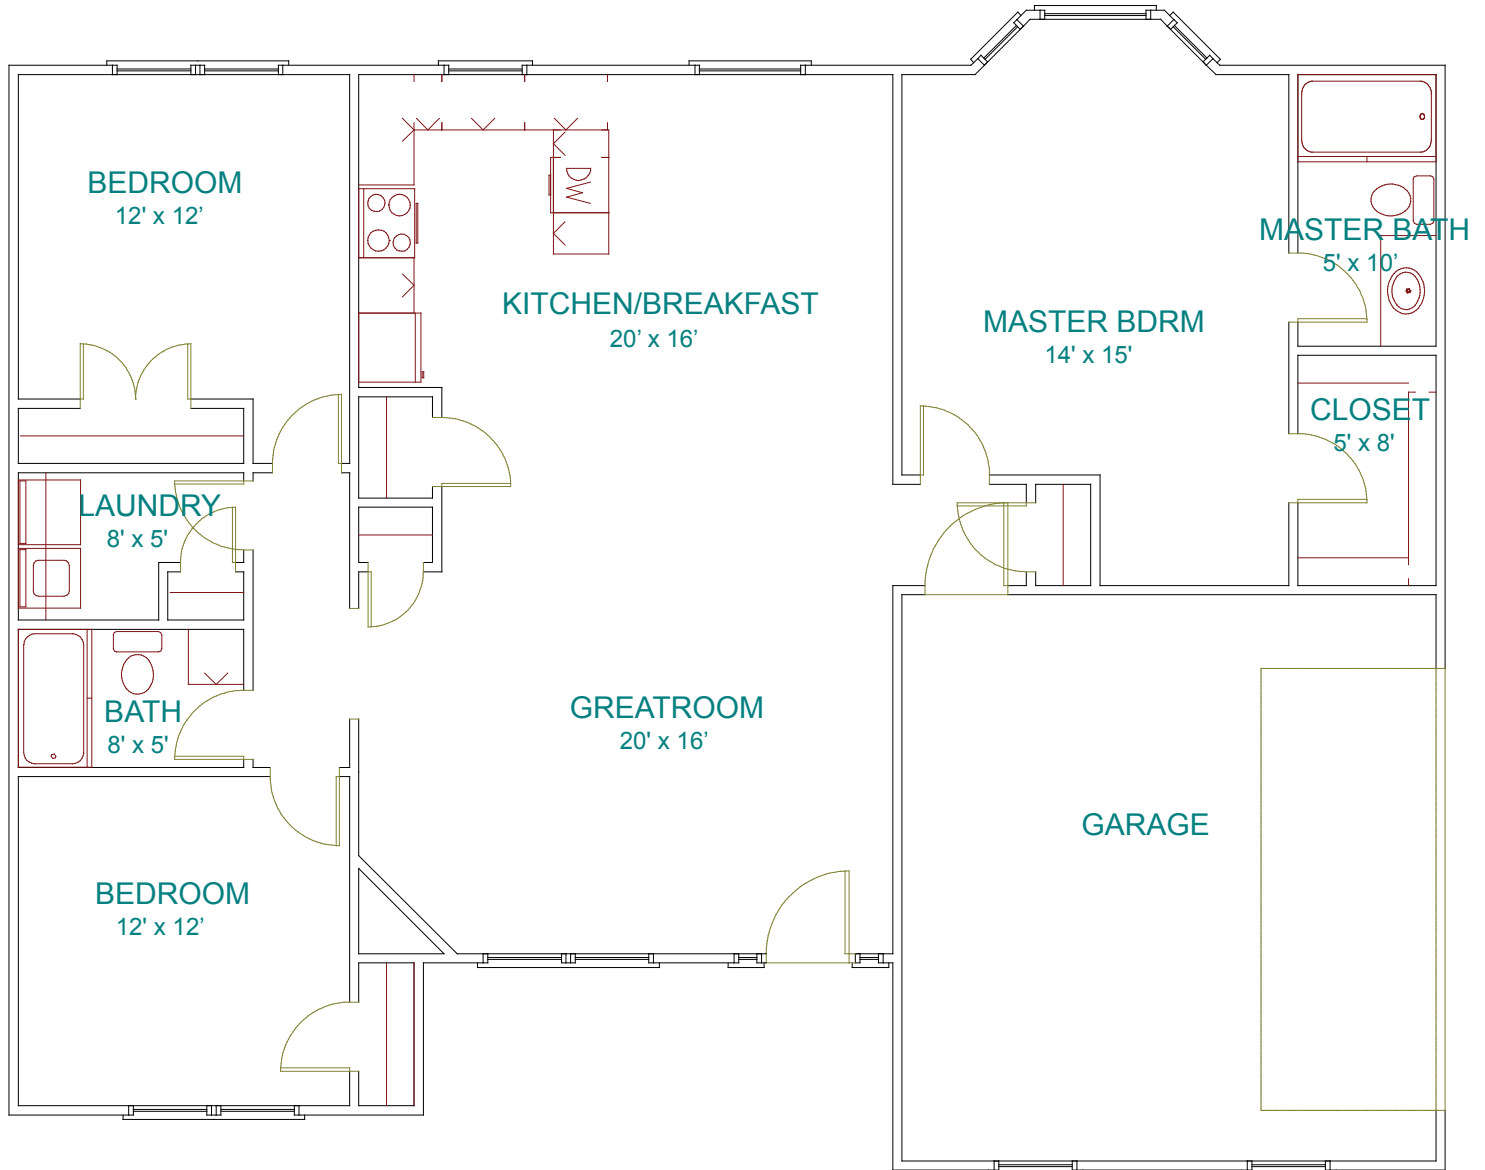

HANSON HOMES
INC.

JOY Real Estate
Estate
(864) 630-7253

Cardinal

Sq. Ft. 1504
Bedrooms 3 / Bath 2

All square footages are approximate. All plans and pricing are subject to change without notice.
Will build on your land – ask for more details. Ask about our many other fine subdivisions.
Some plans shown with upgrades which are not included in the price. Call to see what upgrades are added.